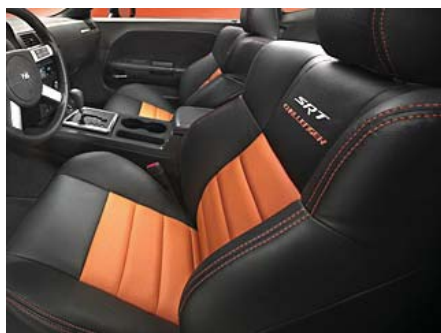

Seat & Security Covers - Seat Covers, Katzkin Leather

Mopar and Katzkin Leather Interiors, Inc., have come together to create a unique custom leather seating program for enthusiasts who want to express their individuality. All seat covers are approved for vehicles with OCS. They come in over 50 color choices, and carry a 3-year/36,000-mile warranty when installed. Refer to additional section of the catalog for part number, color, logos, pattern selections and order form.