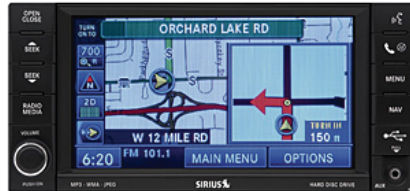

Audio/Video & Electronics

Radios - AM/FM/Satellite CD/DVD/MP3 Player w/Navigation & HD drive (RER), uconnect gps

RER (uconnect gps) Navigation Radio - AM/FM/DVD player with navigation and satellite radio receiver (subscription not included), integrated hands-free calling, voice recognition (English, Spanish, French Canadian) and back up camera support (available on select vehicles), 30GB Hard Disk Drive, mini stereo audio jack, USB interface with a 6.5" touch screen.

Dealer Scan Tool required for activation.

A

B

Vehicle	MYO	MYI	Image	Part Description	Part Number	Install Time
Ram 1500 (DS)	2009	2009	A, B	RER Navigation Radio kit: AM/FM/DVD player, Satellite radio, 30G Hard drive, USB and mini stereo jack. Includes GPS antenna & owner's manual 1. Satellite Radio antenna kit and Subscription not included 2. A microphone is also required to enable the uconnect phone, voice recognition and control of the radio. 3. For iPod integration a separate cable is required (82211853)	82211860	0.5
Ram 1500 (DS)	2009	2009		Stand Alone Microphone Kit for customers who wish to enable hands-free calling & voice control of the radio when they upgrade to the Mopar uconnect gps radio (RER)	82211743	0.5
Ram 1500 (DS)	2009	2009		Wiring kit for customers who upgraded to the uconnect gps (RER) radio and already have factory installed uconnect phone module with a microphone mirror. This wiring kit connects the existing microphone mirror to radio to enable hands-free calling & voice control of the radio.	82211666	1.0
Ram 1500 (DS)	2009	2009		Wiring kit for customers who upgraded to uconnect gps (RER) radio and wish to purchase the service mirror w/integrated microphone. This wiring kit plugs between the microphone mirror and the uconnect gps (RER) radio, enabling hands-free calling & voice control of the radio.	82211868	1.0