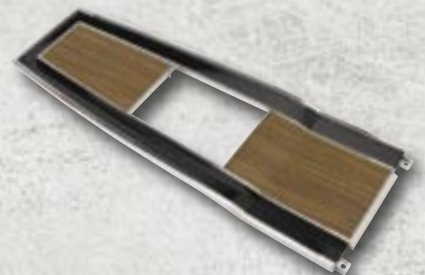

77R06126 1969-70 B-Body Console Top Plate Woodgrain