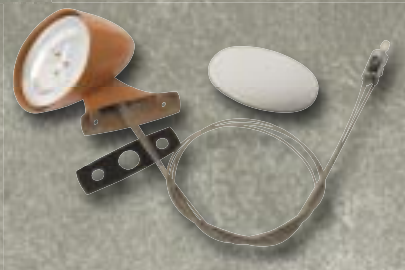

77R06105 1970 Challenger/Cuda Left Remote Mirror- Painted (primed)