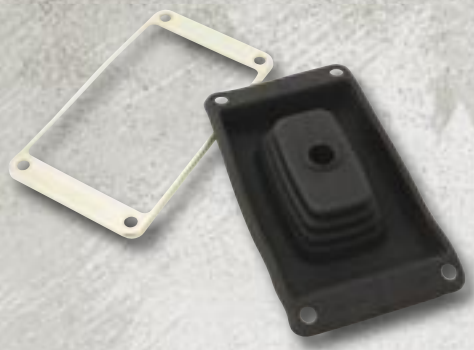

AUTHENTIC PERFORMANCE™

MOPAR® INTRODUCES NEW RESTORATION TRIM PARTS

Why settle for second best when you can have the BEST!

With that in mind, Mopar is pleased to introduce new restoration trim parts for popular project vehicles including Charger, Challenger, Super Bee, Road Runner/GTX, Cuda, Dart and Duster. From key interior trim parts such as dashboard fascias and chrome shifter plates to critical exterior trim parts such as headlight bezels and mirrors, Mopar now offers one of the industry's most complete lineups.

POPULAR INTERIOR TRIM PARTS

77R06051 1966-69 B-Body 4-Speed Rubber Shifter Boot

77R06101 1970-74 Challenger/Cuda Inside Door Locks Knobs

77R06061 1972-74 Challenger/Cuda Woodgrain Rallye Gauge Fascia

77R06127 1970-74 B & E-Body Auto Chrome Slap Stick Shifter Plate